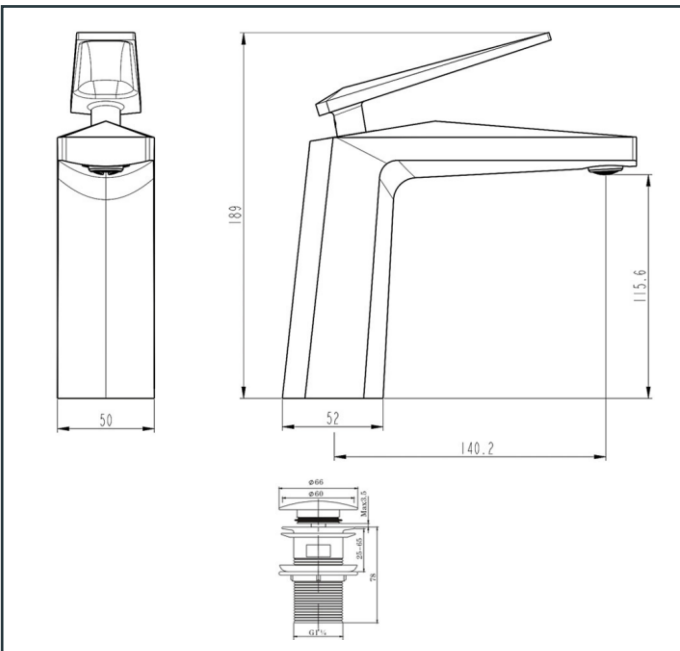

Photo

TECHNICAL DRAWING

Product Information

Item Descriptions:	Single lever basin mixer with pop-up waste set
Model:	LOUVRE
Article No:	130201-BNC
Material:	Brass
Brand:	TREDEX
Finish:	The colour / finish may vary on actual Brushed Neutral Copper_BNC 

Specifications:

Single lever basin mixer 1/2", With pair of flexible connection hoses. With pop-up waste set, with flow rate (at 3 bar): 3.7 l/min.

Length: 50 mm
Width: 140.2 mm
Height: 189 mm

-  **Forever Endurance**
Completed an endurance test, surpassing half a million cycles.
-  **Ex-Brass**
Enhanced health protection resulting from minimal lead content
-  **PermaFinish**
PVD brilliant and long-lasting finish
-  **EcoMix**
Air-infused water provides a luxurious water experience while using lesser water.
-  **FlexiStream**
Manual adjustment of the water stream for an optimal angle selection.
-  **Universal Height**
Ample space between spout and basin allowing greater freedom of movement
-  **Eco-Flo**
Water and energy saving technology