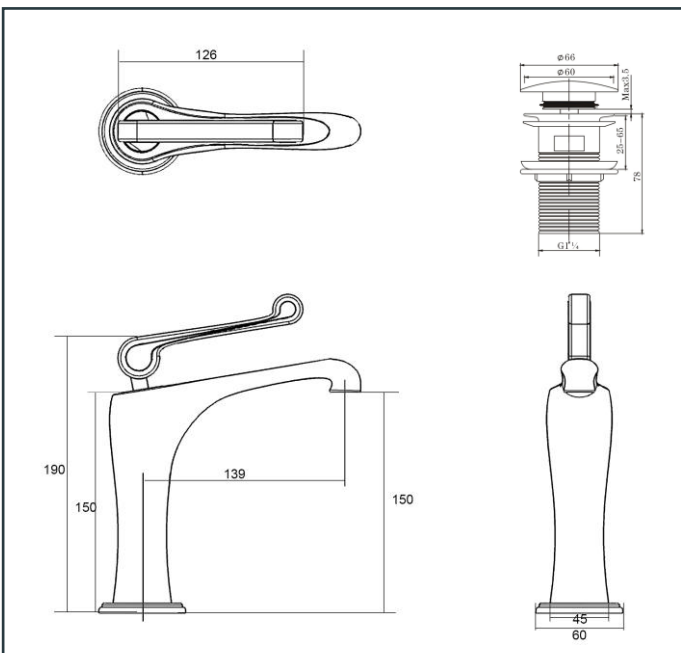

Photo

TECHNICAL DRAWING

Product Information

Item Descriptions:	Single lever basin mixer with pop-up waste
Model:	ROMA
Article No:	130203
Material:	Brass
Brand:	TREDEX
Finish:	The colour / finish may vary on actual Chrome 

Specifications:

Single lever basin mixer 1/2 flexible hoses with Pop-up waste. With flow rate (at 3 bar) 4.04 l/min.

Platinum Warranty

Extended, reliable warranty designed for complete peace of mind.

Perma Shine