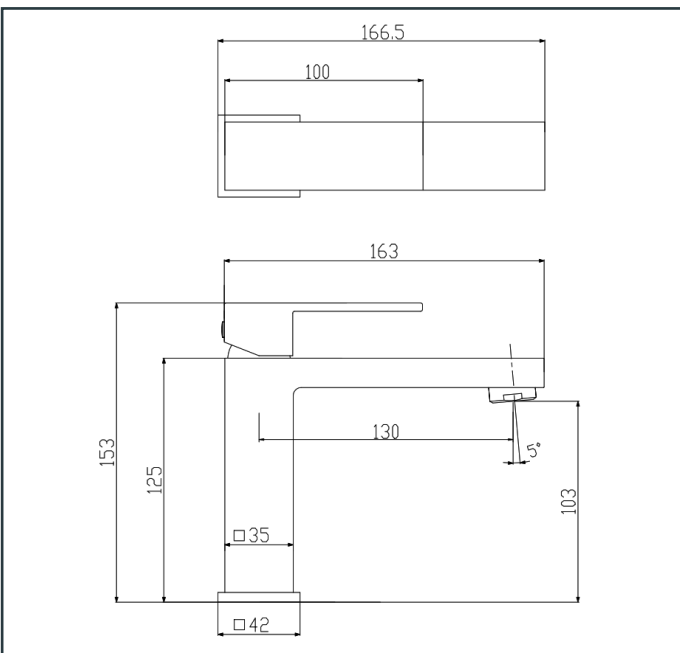

Photo

TECHNICAL DRAWING

Product Information

Item Descriptions: Single lever basin mixer s-size with pop-up waste set

Model: TS+

Article No: 130505.BDS

Material: Brass

Brand: TREDEX

Finish: The colour / finish may vary on actual

Brushed Deep Slate_BDS

Specifications:

Single lever basin mixer 1/2", S-Size
With pair of flexible connection hoses. With pop-up waste set, with flow rate (at 3 bar): 4.10 l/min.

Length: 166.5 mm

Width: 50 mm

Height: 153 mm

Forever Endurance

Completed an endurance test, surpassing half a million cycles.

Ex-Brass

Enhanced health protection resulting from minimal lead content

PermaFinish