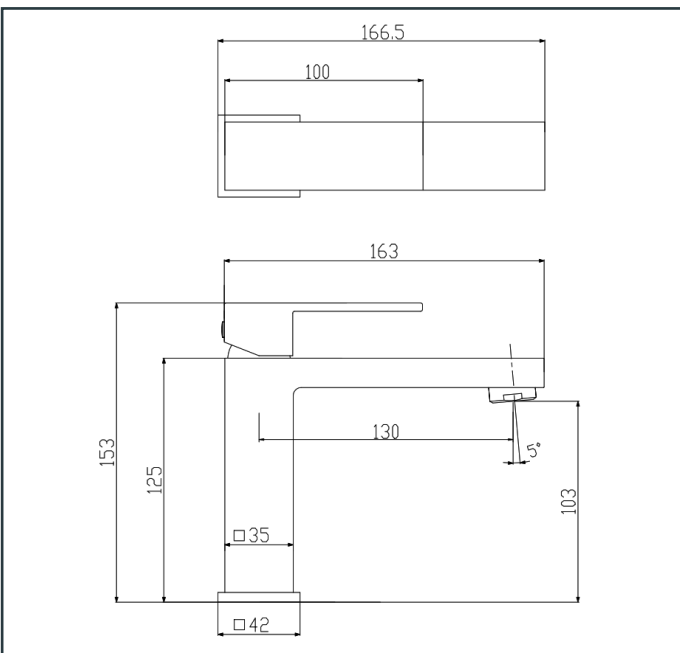

Photo

TECHNICAL DRAWING

Product Information

Item Descriptions: Single lever basin mixer s-size with pop-up waste set

Model: TS+

Article No: 130505.BNC

Material: Brass

Brand: TREDEX

Finish: The colour / finish may vary on actual

Brushed Neutral Copper_BNC

Specifications:

Single lever basin mixer 1/2", S-Size
With pair of flexible connection hoses. With pop-up waste set, with flow rate (at 3 bar): 4.10 l/min.

Length: 166.5 mm

Width: 50 mm

Height: 153 mm

Forever Endurance

Completed an endurance test, surpassing half a million cycles.

Ex-Brass

Enhanced health protection resulting from minimal lead content

PermaFinish