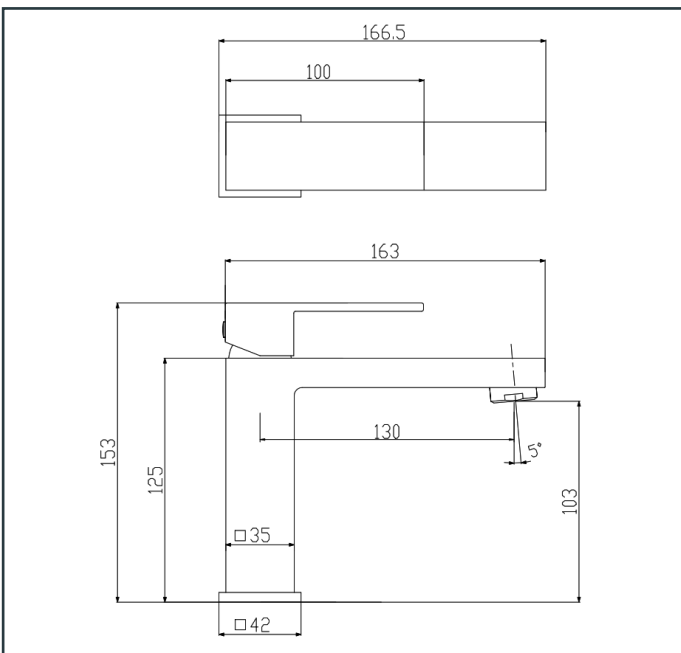

Photo

TECHNICAL DRAWING

Product Information

Item Descriptions: Single lever basin mixer s-size with pop-up waste set

Model: TS+

Article No: 130505.SNG

Material: Brass

Brand: TREDEX

Finish: The colour / finish may vary on actual

Shiny Neutral Gold_SNG

Specifications:

Single lever basin mixer 1/2", S-Size
With pair of flexible connection hoses. With pop-up waste set, with flow rate (at 3 bar): 4.10 l/min.

Length: 166.5 mm

Width: 50 mm

Height: 153 mm

Perma Shine

Durable, long lasting brilliant finish ensuring a high gloss, mirror-like shine.

ForeverEndurance

Completed an endurance test, surpassing half a million cycles.