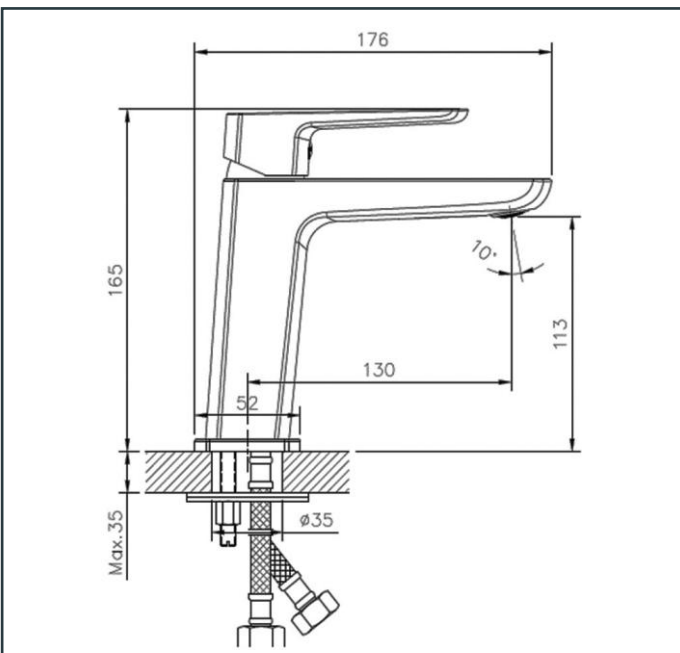

**Photo**

**TECHNICAL DRAWING**

**Product Information**

<b>Item Descriptions:</b>	Single lever basin mixer ½” with pop-up waste set
<b>Model:</b>	TS
<b>Article No:</b>	131075.MB
<b>Material:</b>	Brass
<b>Brand:</b>	TREDEX
<b>Finish:</b>	The colour / finish may vary on actual  Matte Black_MB 

**Specifications:**

Single lever basin mixer ½”  
With pair of flexible connection hoses. With pop-up waste set, with flow rate (at 3 bar) 3.9 l/min.

- 

**ForeverEndurance**  
Completed an endurance test, surpassing half a million cycles.
- 