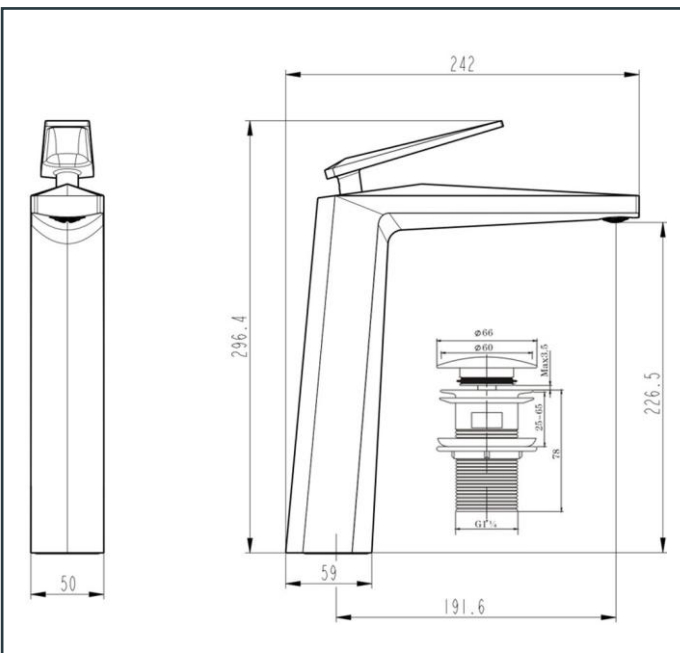

Photo

TECHNICAL DRAWING

Product Information

Item Descriptions: High single lever basin mixer with pop-up waste set

Model: LOUVRE

Article No: 310201-BDS

Material: Brass

Brand: TREDEX

Finish: The colour / finish may vary on actual
Brushed Deep Slate_BDS 

Specifications:

High single lever basin mixer 1/2", With pair of flexible connection hoses. With pop-up waste set, with flow rate (at 3 bar): 3.74 l/min.

Length: 50 mm

Width: 242 mm

Height: 296.4 mm

 **Forever Endurance**
Completed an endurance test, surpassing half a million cycles.

 **Ex-Brass**
Enhanced health protection resulting from minimal lead content

 **Universal Height**
Ample space between spout and basin allowing greater freedom of movement

 **Eco-Flo**
Water and energy saving technology