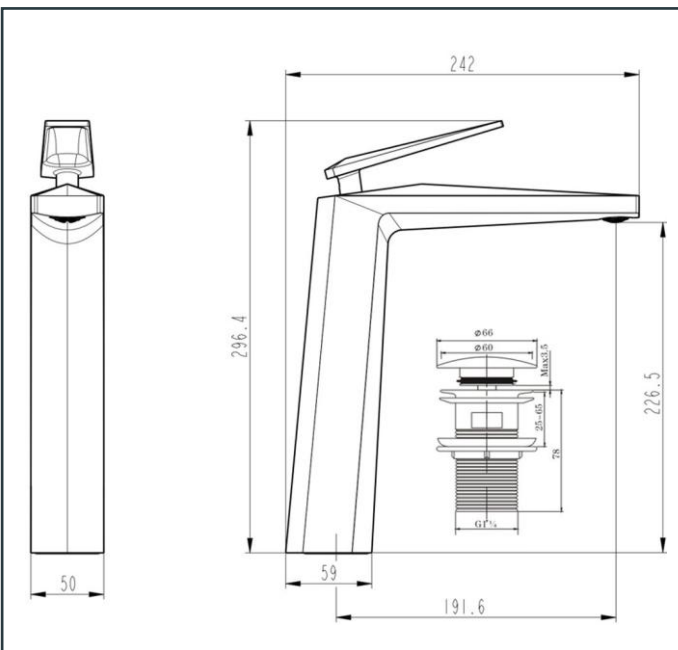

Photo

TECHNICAL DRAWING

Product Information

Item Descriptions:	High single lever basin mixer with pop-up waste set
Model:	LOUVRE
Article No:	310201-BNC
Material:	Brass
Brand:	TREDEX
Finish:	The colour / finish may vary on actual Brushed Neutral Copper_BNC 
Specifications:	<p>High single lever basin mixer 1/2", With pair of flexible connection hoses. With pop-up waste set, with flow rate (at 3 bar): 3.74 l/min.</p> <p>Length: 50 mm Width: 242 mm Height: 296.4 mm</p> <p> Forever Endurance Completed an endurance test, surpassing half a million cycles.</p> <p> Ex-Brass Enhanced health protection resulting from minimal lead content</p> <p> PermaFinish PVD brilliant and long-lasting finish</p> <p> EcoMix Air-infused water provides a luxurious water experience while using lesser water.</p> <p> FlexiStream Manual adjustment of the water stream for an optimal angle selection.</p> <p> Universal Height Ample space between spout and basin allowing greater freedom of movement</p> <p> Eco-Flo Water and energy saving technology</p>