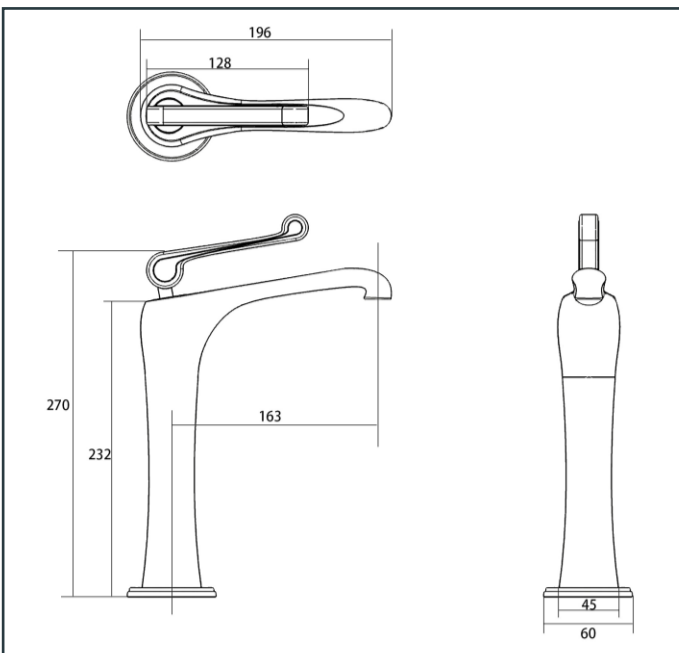

Photo

TECHNICAL DRAWING

Product Information

Item Descriptions:	Single lever basin mixer with pop-up waste
Model:	ROMA
Article No:	310203
Material:	Brass
Brand:	TREDEX
Finish:	The colour / finish may vary on actual Brushed Gold_BG 

Specifications:

High Single lever Basin mixer 1/2 flexible hoses with Popup waste. With flow rate (at 3 bar) 4.09 l/min.

Platinum Warranty

Extended, reliable warranty designed for complete peace of mind.

Ample space between spout and handle ensuring easier use.

Universal Height

Ample space between spout and basin to give you greater freedom of movement

Quick Clean

Enables manual limescale removal.

Eco-Flo

Water and energy savings for ecological and economical reasons.