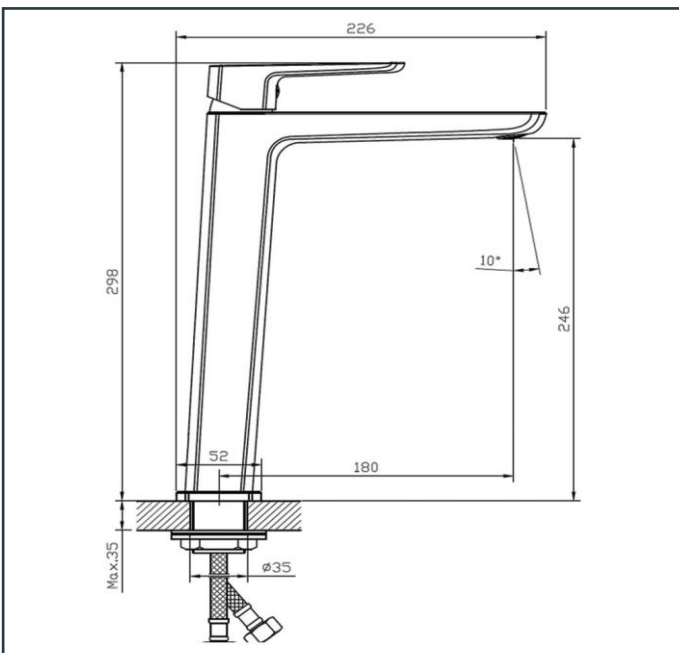

Photo

TECHNICAL DRAWING

Product Information

Item Descriptions: High single lever basin mixer 1/2" without pop-up waste set

Model: TS

Article No: 311075.2

Material: Brass

Brand: TREDEX

Finish: The colour / finish may vary on actual

Specifications:

High single lever basin mixer 1/2". L-Size
With pair of flexible connection hoses. Without pop-up waste set, with flow rate (at 3 bar) 3.9 l/min.