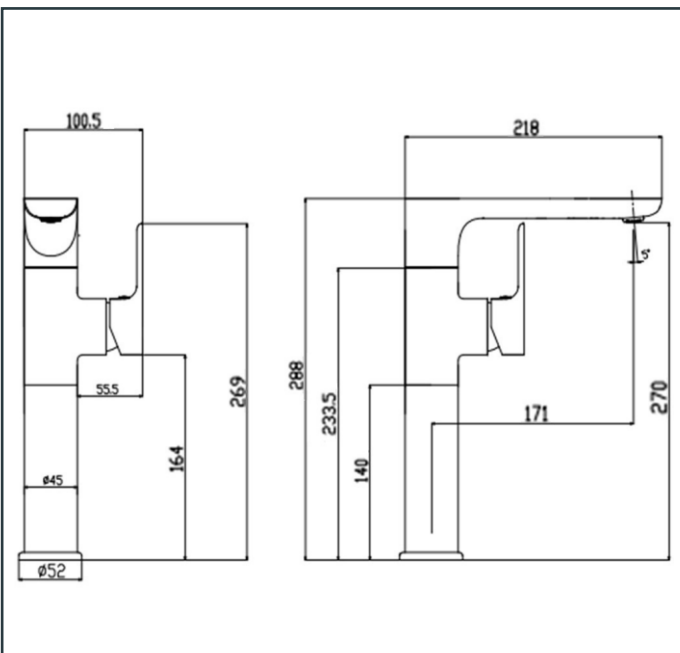

**Photo**

**TECHNICAL DRAWING**

**Product Information**

**Item Descriptions:** High single lever basin mixer, XL-size without pop-up waste set

**Model:** TR+

**Article No:** 312510.2.BG

**Material:** Brass

**Brand:** TREDEX

**Finish:** The colour / finish may vary on actual

Brushed Gold\_BG

**Specifications:**

High single lever basin mixer 1/2", XL-Size  
With pair of flexible connection hoses. Without pop-up waste set, with flow rate (at 3 bar): 4 l/min.

Length: 218 mm

Width: 52 mm

Height: 288 mm

**ForeverEndurance**

Completed an endurance test, surpassing half a million cycles.

**Ex-Brass**

Enhanced health protection resulting from minimal lead content.

**PermaFinish**