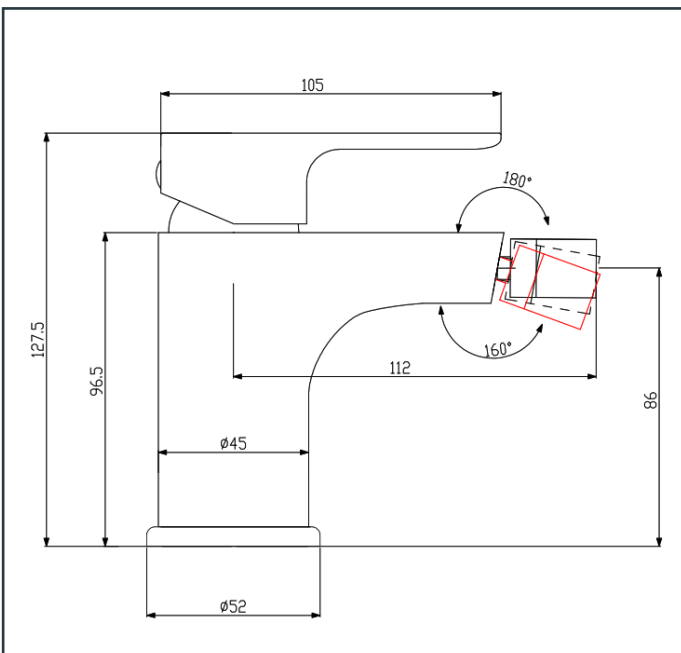

Photo

TECHNICAL DRAWING

Product Information

Item Descriptions:	Single lever bidet mixer with pop-up waste set
Model:	TR+
Article No:	330510.BDS
Material:	Brass
Brand:	TREDEX
Finish:	The colour / finish may vary on actual Brushed Deep Slate_BDS 

Specifications:

Single lever bidet mixer 1/2"
With pair of flexible connection hoses. With pop-up waste set, with flow rate (at 3 bar): 11.50 l/min.
Length: 138 mm
Width: 52 mm
Height: 127.5 mm

- 

Forever Endurance
Completed an endurance test, surpassing half a million cycles.
- 