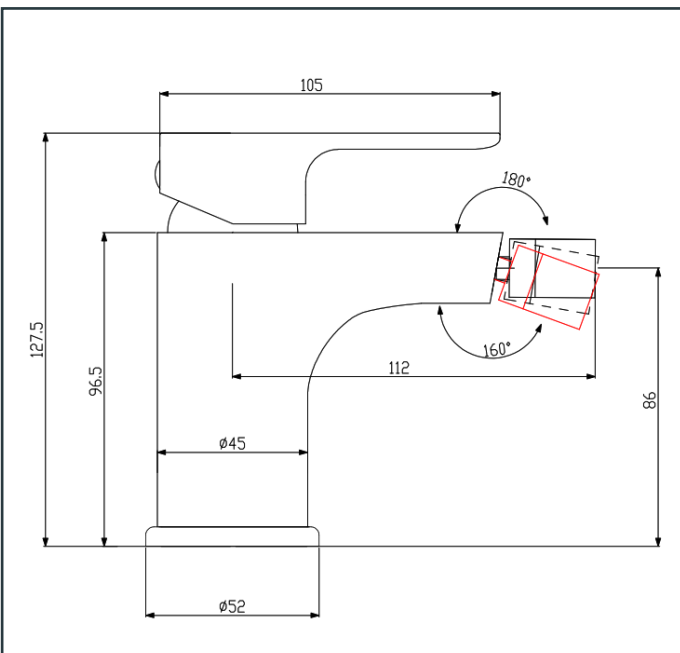

Photo

TECHNICAL DRAWING

Product Information

Item Descriptions:	Single lever bidet mixer with pop-up waste set
Model:	TR+
Article No:	330510.BNC
Material:	Brass
Brand:	TREDEX
Finish:	The colour / finish may vary on actual Brushed Neutral Copper_BNC 

Specifications:

Single lever bidet mixer 1/2"
With pair of flexible connection hoses. With pop-up waste set, with flow rate (at 3 bar): 11.50 l/min.
Length: 138 mm
Width: 52 mm
Height: 127.5 mm

-  **Forever Endurance**
Completed an endurance test, surpassing half a million cycles.
-  **Ex-Brass**
Enhanced health protection resulting from minimal lead content
-  **PermaFinish**
PVD brilliant and long-lasting finish
-  **EcoMix**
Air-infused water provides a luxurious water experience while using lesser water.
-  **FlexiStream**
Manual adjustment of the water stream for an optimal angle selection.
-  **Eco-Flo**
Water and energy saving technology