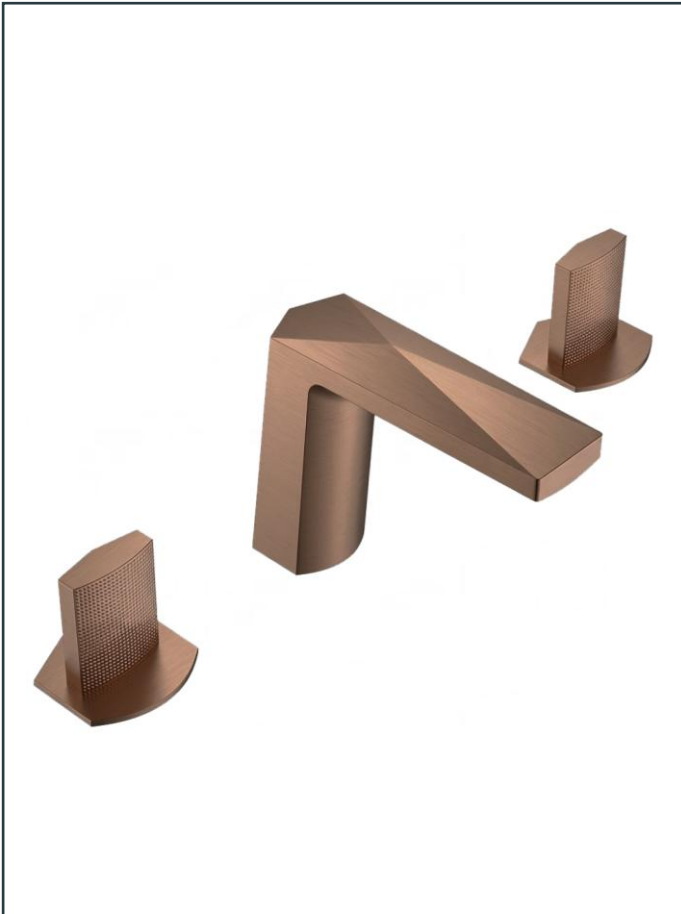

SPECIFICATION SHEET

Photo

Product Information

Item Descriptions:	Three-hole basin mixer with concealed parts with pop-up waste set
Model:	LOUVRE
Article No:	380201-BNC
Material:	Brass
Brand:	TREDEX
Finish:	The colour / finish may vary on actual Brushed Neutral Copper_BNC 

Specifications:

Three-hole basin mixer with concealed parts. With pop-up waste set, with flow rate (at 3 bar): 3.54 l/min.
 Length: 300 mm
 Width: 197 mm
 Height: 165 mm

Platinum Warranty

Extended, reliable warranty designed for complete peace of mind.

ForeverEndurance

Completed an endurance test, surpassing half a million cycles.

Ex-Brass

Enhanced health protection resulting from minimal lead content.

Perma Finish

PVD brilliant and long-lasting finish.

Eco-Mix