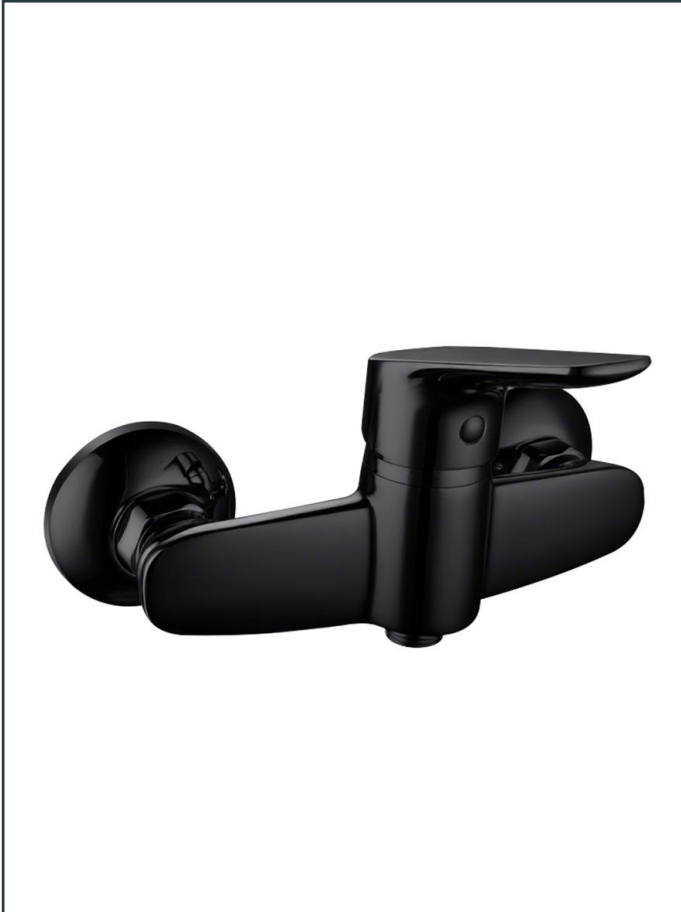

Photo

Product Information

Item Descriptions:	Wall mounted single lever exposed shower mixer
Model:	TR
Article No:	761006.MB
Material:	Brass
Brand:	TREDEX
Finish:	The colour / finish may vary on actual Matte Black_MB 

Specifications:

Wall mounted single lever exposed shower mixer.

With flow rate (at 3 bar) 21.4 l/min.

Length: 191 mm

Width: 127 mm

Height: 122 mm

ForeverEndurance

Completed an endurance test, surpassing half a million cycles.

Ex-Brass

Enhanced health protection resulting from minimal lead content.

TECHNICAL DRAWING