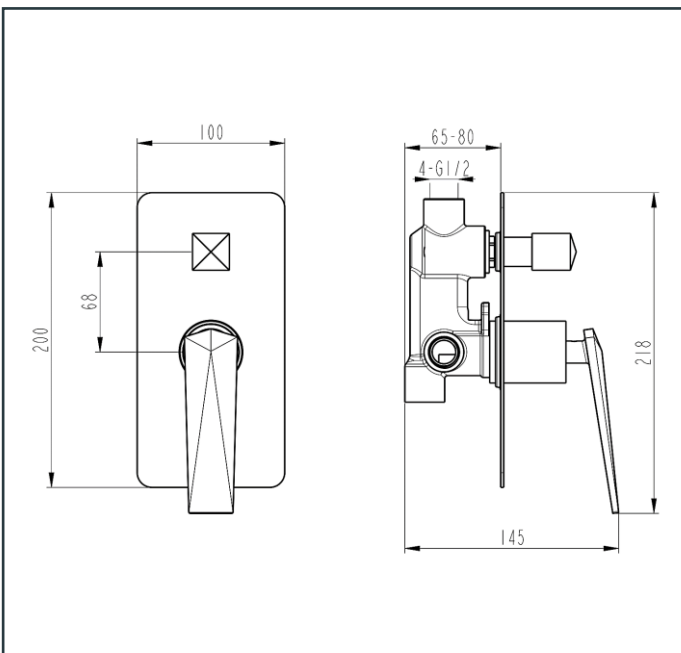

**Photo**

**Product Information**

**Item Descriptions:** Concealed single lever bath & shower mixer with diverter, concealed parts & box included

**Model:** LOUVRE

**Article No:** 810201-BDS

**Material:** Brass

**Brand:** TREDEX

**Finish:** The colour / finish may vary on actual

Brushed Deep Slate\_BDS

**Specifications:**

Concealed single lever bath and shower mixer with diverter, concealed parts and box included.  
With flow rate (at 3 bar): 18.02 l/min for rain shower, 19.6 l/min for hand shower.

Length: 100 mm  
Width: 145 mm  
Height: 200 mm

**TECHNICAL DRAWING**

**Platinum Warranty**

Extended, reliable warranty designed for complete peace of mind.

**ForeverEndurance**

Completed an endurance test, surpassing half a million cycles.