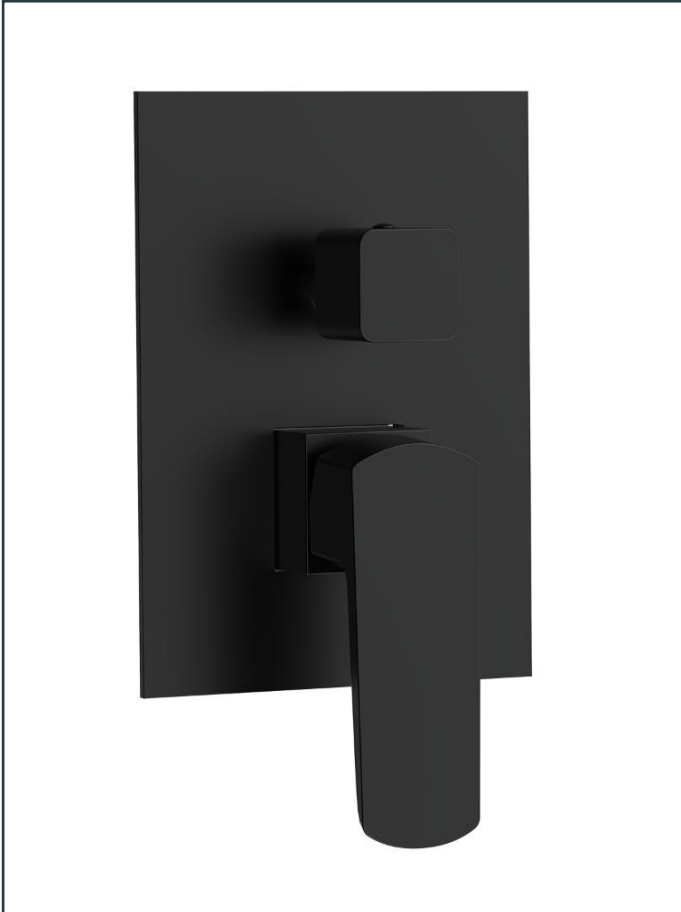

Photo

Product Information

Item Descriptions: Concealed single bath & shower mixer with diverter, concealed parts & box included

Model: TS

Article No: 811075.MB

Material: Brass

Brand: TREDEX

Finish: The colour / finish may vary on actual

Matte Black_MB

Specifications:

Concealed single lever bath & shower mixer. With diverter, concealed part & box included.

Length: 130 mm

Width: 136 mm

Height: 180 mm

ForeverEndurance

Completed an endurance test, surpassing half a million cycles.

Ex-Brass

Enhanced health protection resulting from minimal lead content.

TECHNICAL DRAWING