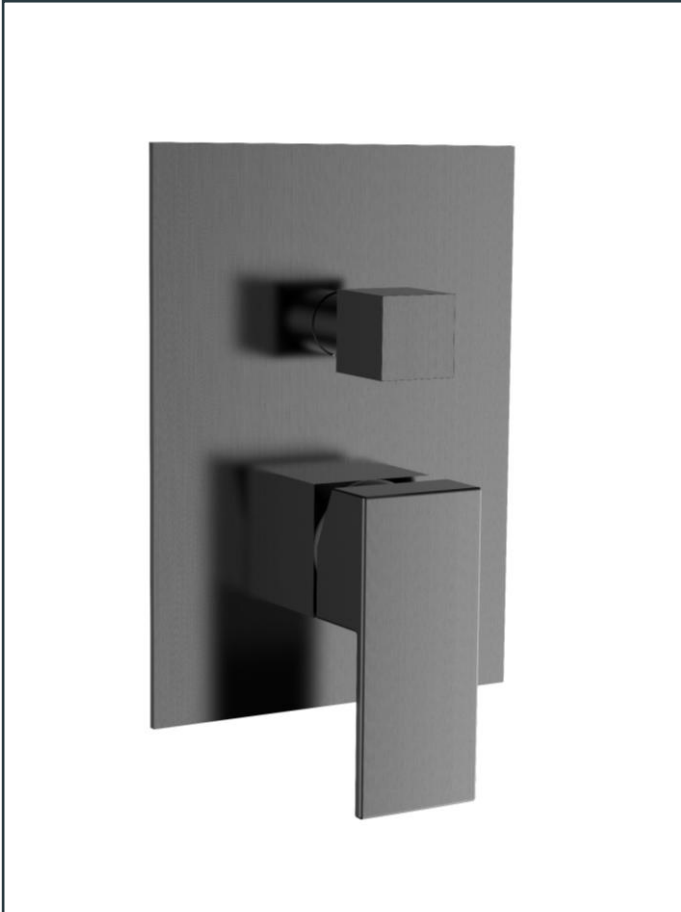

Photo

Product Information

Item Descriptions: Concealed 3-functions bath & shower mixer with diverter, concealed parts & box included

Model: TS+

Article No: 830505.BDS

Material: Brass

Brand: TREDEX

Finish: The colour / finish may vary on actual

Brushed Deep Slate_BDS

Specifications:

Concealed 3-functions bath & shower mixer. With diverter, concealed part & box included.

With flowrate (at 3 bar) 23.10 l/min for shower, 23.40 l/min for bath, 24.10 l/min for spout.

Length: 130 mm

Width: 125 mm

Height: 180 mm

ForeverEndurance

Completed an endurance test, surpassing half a million cycles.

Ex-Brass

Enhanced health protection resulting from minimal lead content.

PermaFinish