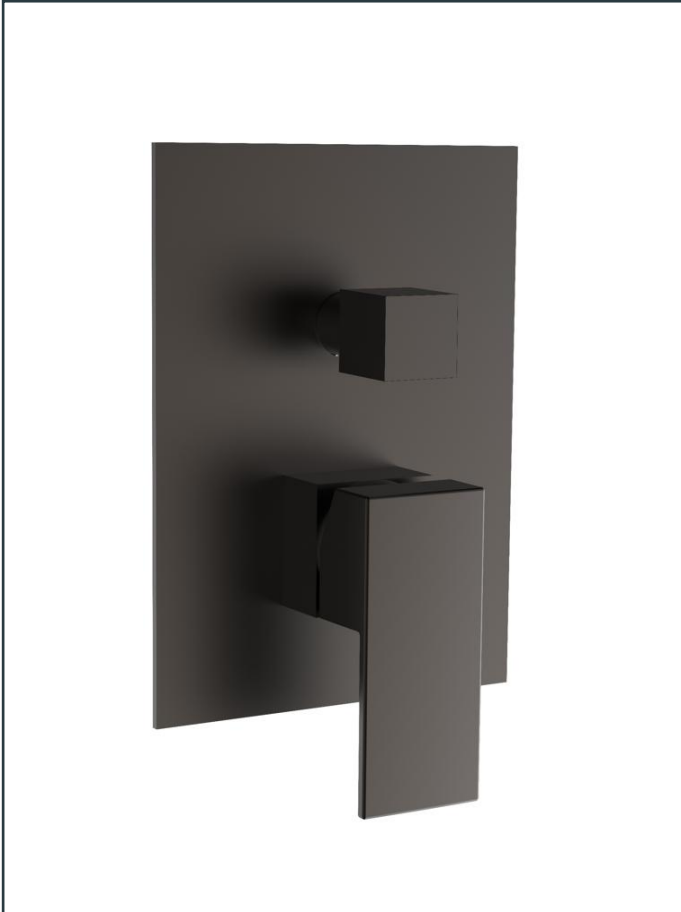

Photo

Product Information

Item Descriptions: Concealed 3-functions bath & shower mixer with diverter, concealed parts & box included

Model: TS+

Article No: 830505.MB

Material: Brass

Brand: TREDEX

Finish: The colour / finish may vary on actual

Matte Black_MB

Specifications:

Concealed 3-functions bath & shower mixer. With diverter, concealed part & box included.

With flowrate (at 3 bar) 23.10 l/min for shower, 23.40 l/min for bath, 24.10 l/min for spout.

Length: 130 mm

Width: 125 mm

Height: 180 mm

ForeverEndurance

Completed an endurance test, surpassing half a million cycles.

Ex-Brass

Enhanced health protection resulting from minimal lead content.

TECHNICAL DRAWING