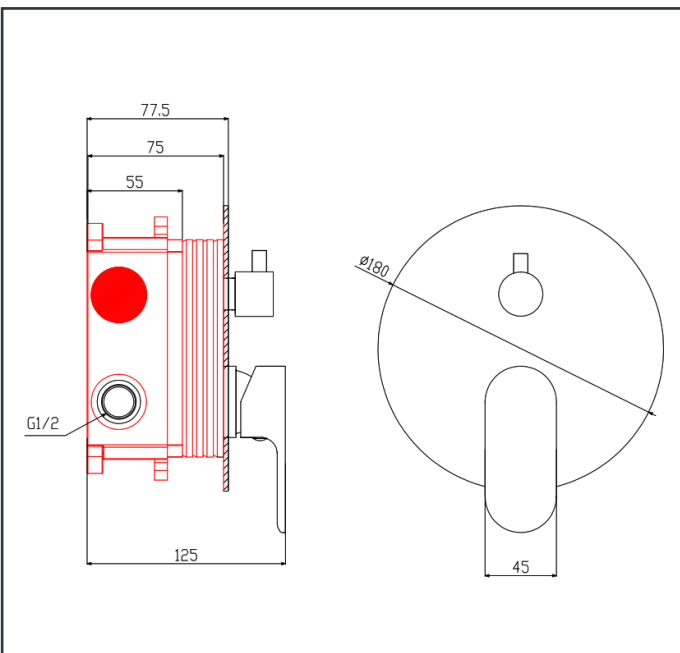

Photo

Product Information

Item Descriptions: Concealed 3-functions bath & shower mixer with diverter, concealed parts & box included

Model: TR+

Article No: 830510.BDS

Material: Brass

Brand: TREDEX

Finish: The colour / finish may vary on actual

Brushed Deep Slate_BDS

Specifications:

Concealed 3-functions bath & shower mixer. With diverter, concealed part & box included. With flowrate (at 3 bar) 23.10 l/min for shower, 23.40 l/min for bath, 24.10 l/min for spout.

Length: 180 mm

Width: 125 mm

Height: 180 mm

TECHNICAL DRAWING

ForeverEndurance

Completed an endurance test, surpassing half a million cycles.

Ex-Brass

Enhanced health protection resulting from minimal lead content.