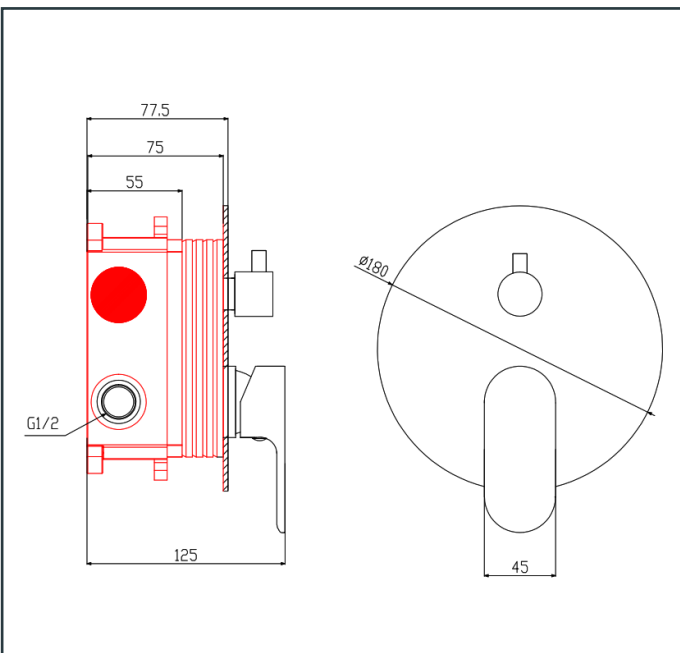

Photo

Product Information

Item Descriptions: Concealed 3-functions bath & shower mixer with diverter, concealed parts & box included

Model: TR+

Article No: 830510.BNC

Material: Brass

Brand: TREDEX

Finish: The colour / finish may vary on actual

Brushed Neutral Copper_BNC

Specifications:

Concealed 3-functions bath & shower mixer. With diverter, concealed part & box included. With flowrate (at 3 bar) 23.10 l/min for shower, 23.40 l/min for bath, 24.10 l/min for spout.

Length: 180 mm

Width: 125 mm

Height: 180 mm

TECHNICAL DRAWING

ForeverEndurance

Completed an endurance test, surpassing half a million cycles.

Ex-Brass

Enhanced health protection resulting from minimal lead content.