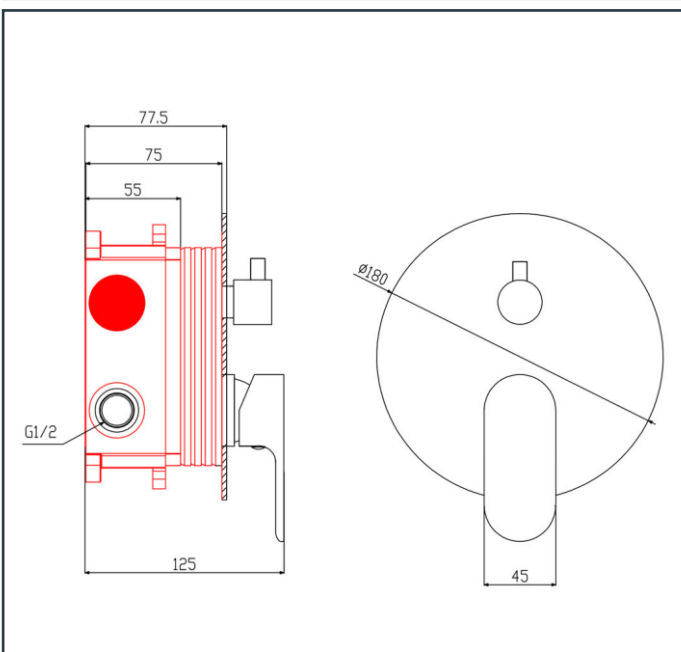

Photo

Product Information

Item Descriptions: Concealed 3-functions bath & shower mixer with diverter, concealed parts & box included

Model: TR+

Article No: 830510.MB

Material: Brass

Brand: TREDEX

Finish: The colour / finish may vary on actual

Matte Black_MB

Specifications:

Concealed 3-functions bath & shower mixer. With diverter, concealed part & box included. With flowrate (at 3 bar) 23.10 l/min for shower, 23.40 l/min for bath, 24.10 l/min for spout.

Length: 180 mm

Width: 125 mm

Height: 180 mm

TECHNICAL DRAWING

ForeverEndurance

Completed an endurance test, surpassing half a million cycles.

Ex-Brass

Enhanced health protection resulting from minimal lead content.