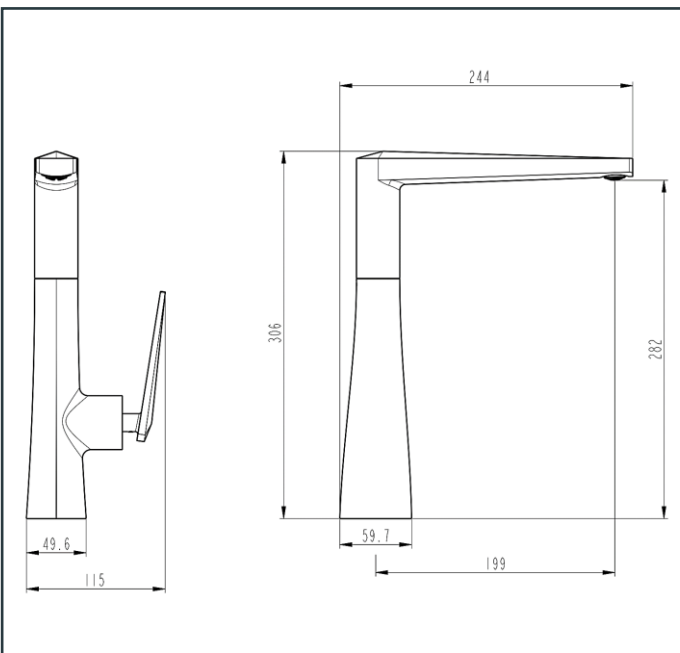

**Photo**

**TECHNICAL DRAWING**

**Product Information**

<b>Item Descriptions:</b>	Single lever kitchen mixer
<b>Model:</b>	LOUVRE
<b>Article No:</b>	940201-BDS
<b>Material:</b>	Brass
<b>Brand:</b>	TREDEX
<b>Finish:</b>	The colour / finish may vary on actual Brushed Deep Slate_BDS 

**Specifications:**

Single lever kitchen mixer, with pair of flexible connection hoses. With flow rate (3 bar) 3.65 l/min

Length: 115 mm  
Width: 244 mm  
Height: 306 mm

**Platinum Warranty**

Extended, reliable warranty designed for complete peace of mind.