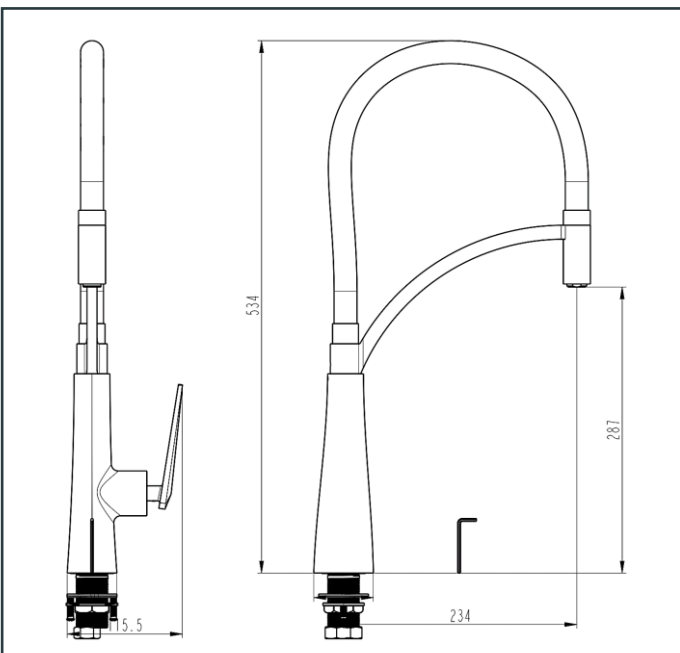

**Photo**

**Product Information**

<b>Item Descriptions:</b>	Pull-out single lever kitchen mixer
<b>Model:</b>	LOUVRE
<b>Article No:</b>	941201-BDS
<b>Material:</b>	Brass
<b>Brand:</b>	TREDEX
<b>Finish:</b>	The colour / finish may vary on actual Brushed Deep Slate_BDS 

**Specifications:**

Pull-out single lever kitchen mixer, with pair of flexible connection hoses. With flow rate (3 bar) 3.95 l/min

Length: 115.5 mm

Width: 234 mm

Height: 534 mm

**TECHNICAL DRAWING**

**Platinum Warranty**