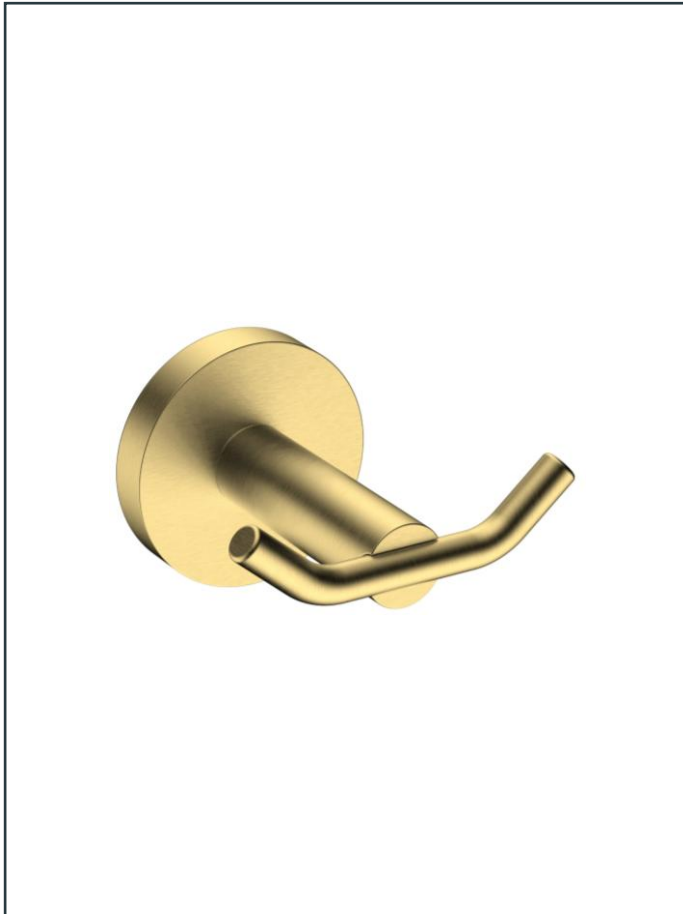

Photo

Product Information

Item Descriptions:	Robe hook
Model:	TR+
Article No:	TRAC12025.BG
Material:	Stainless Steel
Brand:	TREDEX
Finish:	The colour / finish may vary on actual
	Brushed Gold_BG 
Specifications:	
Wall mounted robe hook.	
	Perma Finish PVD brilliant and long-lasting finish.
	ExSteel TREDEX ExSteel are produced from solid-grade 304 stainless steel.