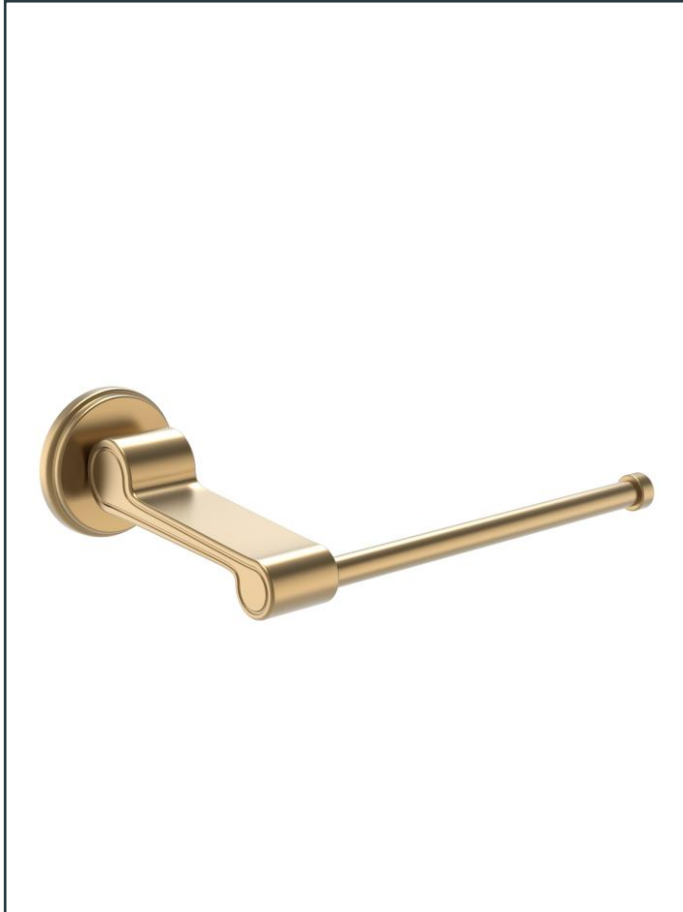

SPECIFICATION SHEET

Photo

Product Information

Item Descriptions:	Toilet paper holder
Model:	ROMA
Article No:	TRAC20314-BG
Material:	Brass
Brand:	TREDEX
Finish:	The colour / finish may vary on actual Brushed Gold_BG 
Specifications:	
Wall mounted toilet paper holder.	
	Ex-Brass Enhanced health protection resulting from minimal lead content.
	Perma Finish PVD brilliant and long-lasting finish.