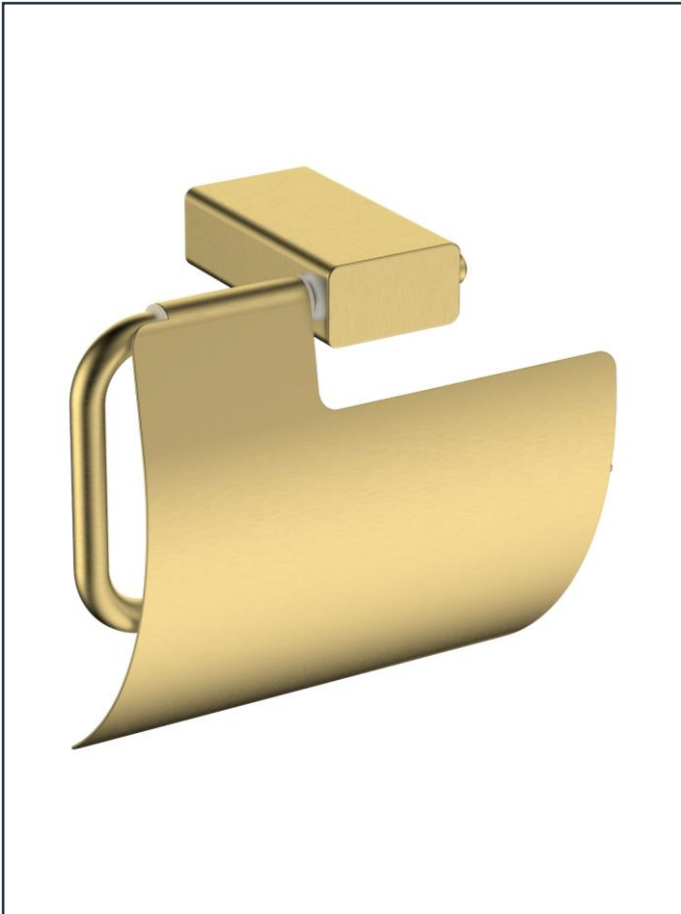

**Photo**

**Product Information**

**Item Descriptions:** Toilet paper holder with cover

**Model:** TS+

**Article No:** TRAC88027.BG

**Material:** Stainless Steel

**Brand:** TREDEX

**Finish:** The colour / finish may vary on actual

Brushed Gold\_BG

**Specifications:**

Wall mounted toilet paper holder with cover.

**Perma Finish**

PVD brilliant and long-lasting finish.

**ExSteel**

TREDEX ExSteel are produced from solid-grade 304 stainless steel.