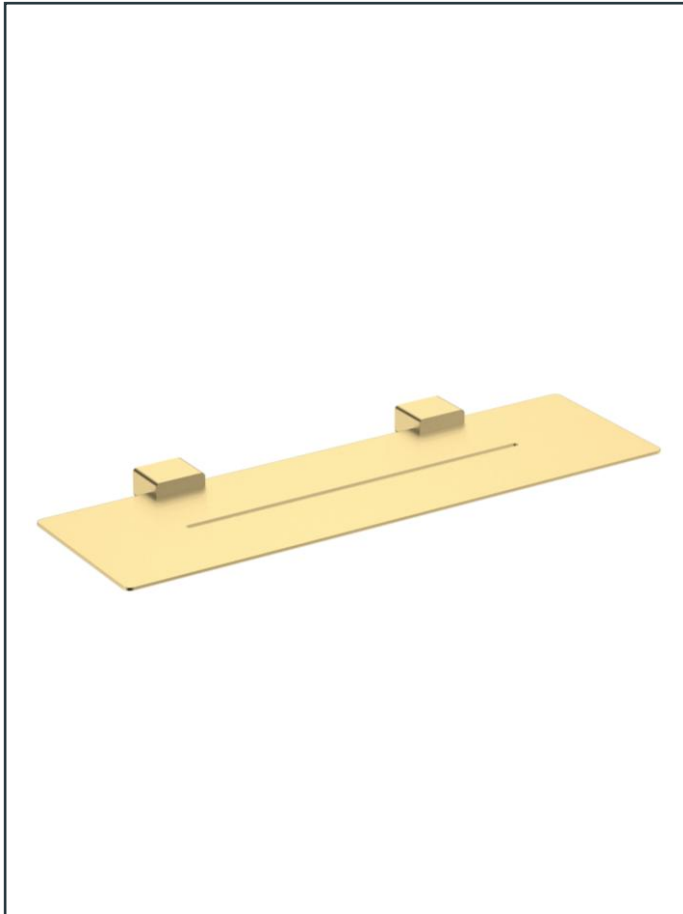

Photo

Product Information

Item Descriptions:	Metal shelf, 600 mm
Model:	TS+
Article No:	TRAC88039.BG
Material:	Stainless Steel
Brand:	TREDEX
Finish:	The colour / finish may vary on actual Brushed Gold_BG 
Specifications:	
Wall mounted metal shelf 600 mm.	
	Perma Finish PVD brilliant and long-lasting finish.
	ExSteel TREDEX ExSteel are produced from solid-grade 304 stainless steel.

TECHNICAL DRAWING