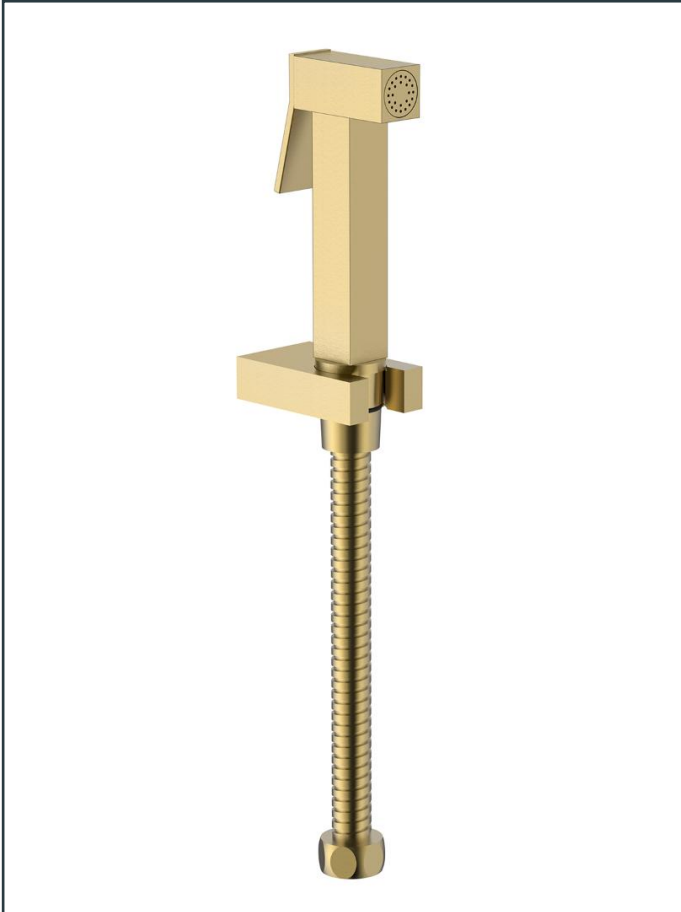

SPECIFICATION SHEET

Photo

Product Information

Item Descriptions: Shattaf with hose and holder

Model: TS+

Article No: TRF00041.BG

Material: Brass

Brand: TREDEX

Finish: The colour / finish may vary on actual

Brushed Gold_BG

Specifications:

Shattaf with 1.2 m hose and brass holder.
With flow rate (at 3 bar) 7.9 l/min.

PermaFinish

PVD brilliant and long-lasting finish