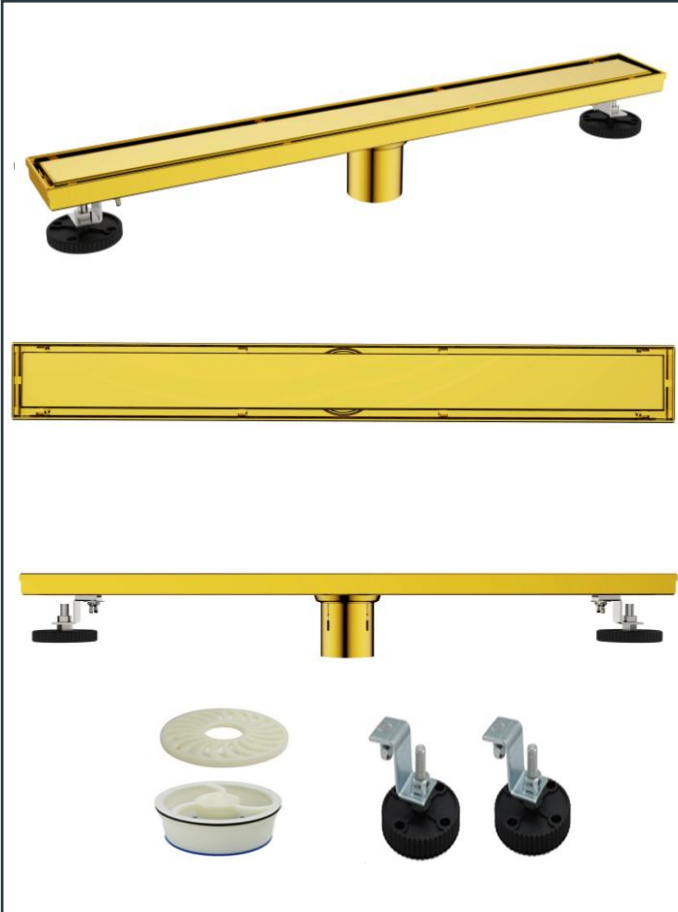

**SPECIFICATION SHEET**

**Photo**

**Product Information**

**Item Descriptions:** Floor drain 600 x 70 x 75 mm, with tile insert

**Model:** UNIVERSAL

**Article No:** TRF10760.BG

**Material:** Stainless Steel 316

**Brand:** TREDEX

**Finish:** The colour / finish may vary on actual

Brushed Soft Gold\_BG

**Specifications:**

Floor drain with tiled insert grate & hair strainer, 2-in-1. 50D outlet.

Stainless Steel 316

Length: 600 mm

Width: 70 mm

Height: 76 mm

**TECHNICAL DRAWING**