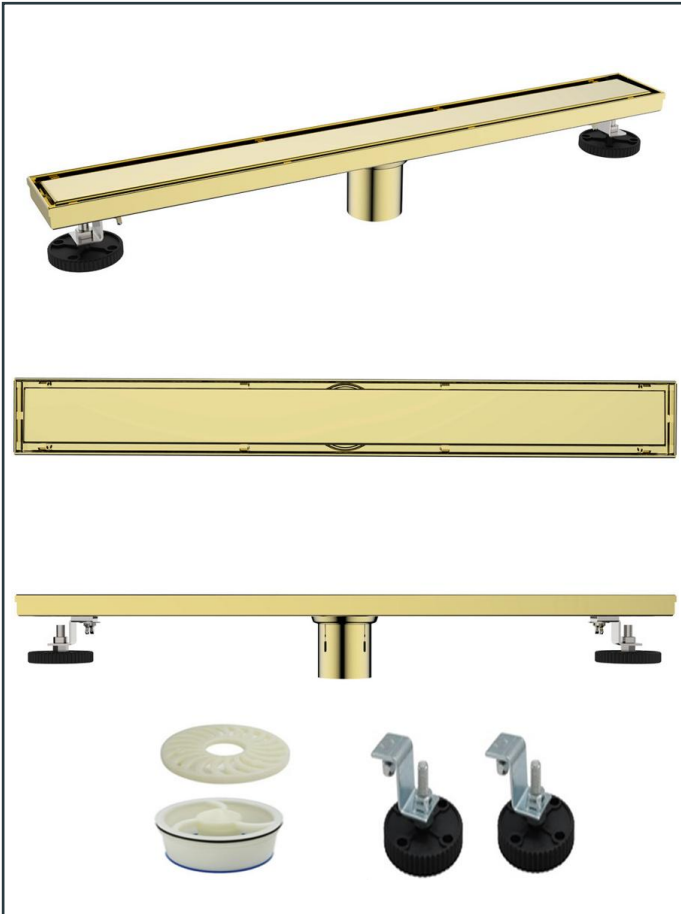

SPECIFICATION SHEET

Photo

Product Information

Item Descriptions: Floor drain 600 x 70 x 75 mm, with tile insert

Model: UNIVERSAL

Article No: TRF10760.SG

Material: Stainless Steel 316

Brand: TREDEX

Finish: The colour / finish may vary on actual

Shiny Gold_SG

Specifications:

Floor drain with tiled insert grate & hair strainer, 2-in-1. 50D outlet.

Stainless Steel 316

Length: 600 mm

Width: 70 mm

Height: 76 mm