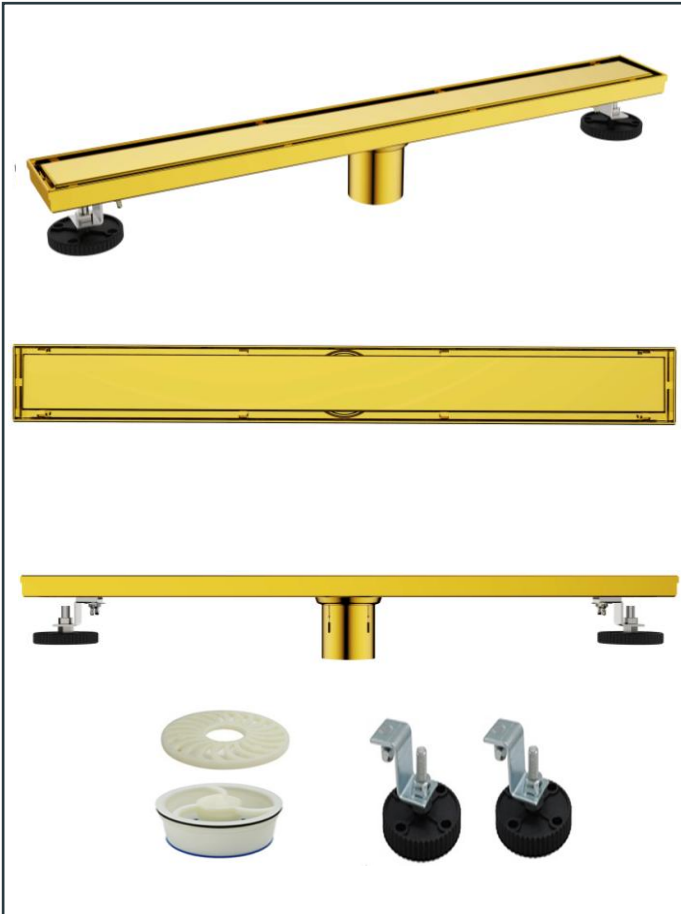

SPECIFICATION SHEET

Photo

Product Information

Item Descriptions: Floor drain 800 x 70 x 75 mm, with tile insert

Model: UNIVERSAL

Article No: TRF10780.BG

Material: Stainless Steel 316

Brand: TREDEX

Finish: The colour / finish may vary on actual

Brushed Soft Gold_BG

Specifications:

Floor drain with tiled insert grate & hair strainer, 2-in-1. 50D outlet.

Stainless Steel 316

Length: 800 mm

Width: 70 mm

Height: 76 mm