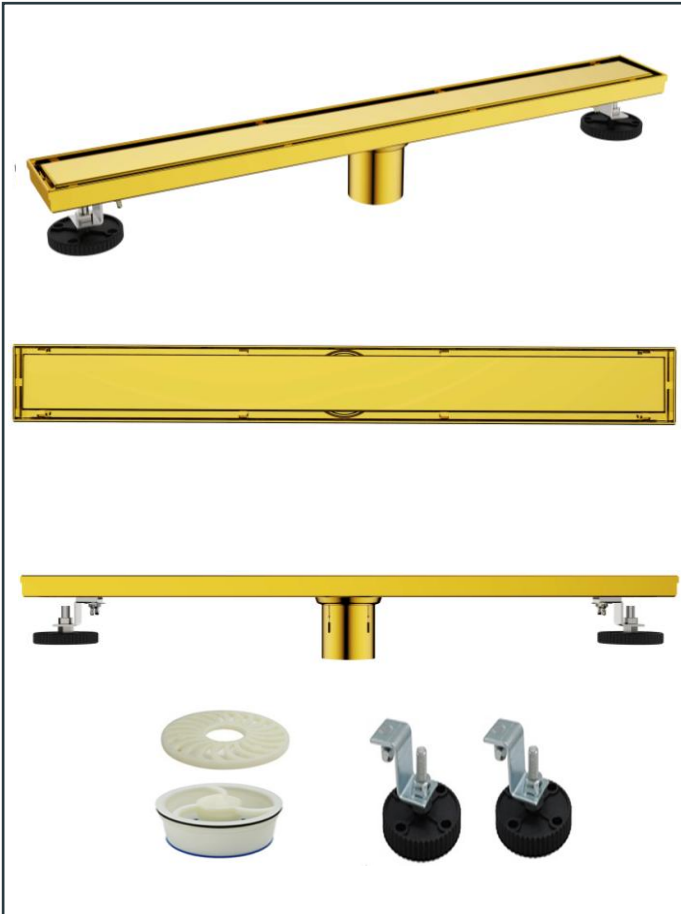

SPECIFICATION SHEET

Photo

Product Information

Item Descriptions: Floor drain 800 x 70 x 75 mm, with tile insert

Model: UNIVERSAL

Article No: TRF10780.G

Material: Stainless Steel 316

Brand: TREDEX

Finish: The colour / finish may vary on actual

Specifications:

Floor drain with tiled insert grate & hair strainer, 2-in-1. 50D outlet.

Stainless Steel 316

Length: 800 mm

Width: 70 mm

Height: 76 mm

TECHNICAL DRAWING