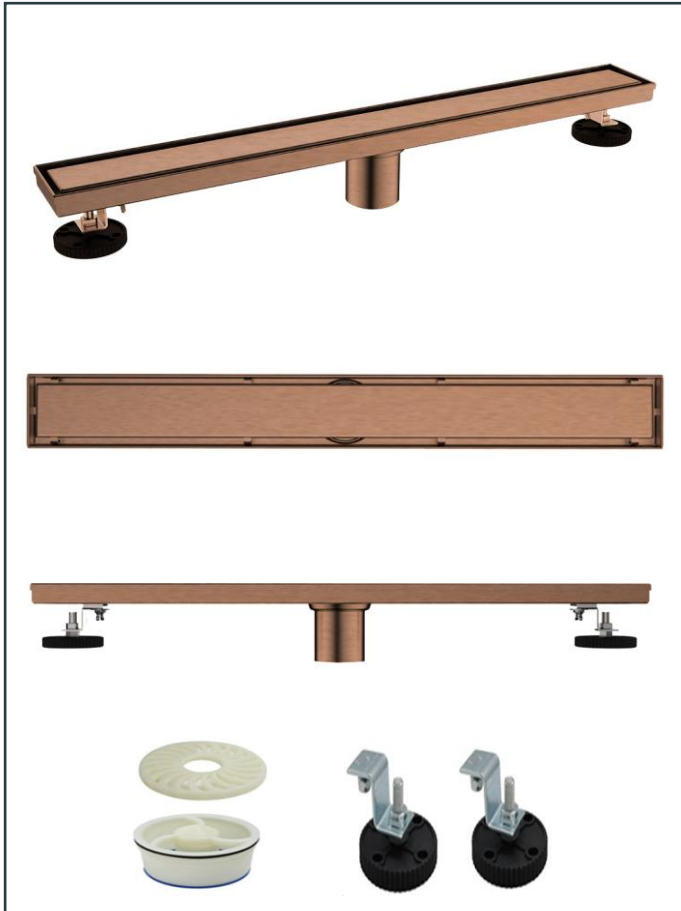

SPECIFICATION SHEET

Photo

Product Information

Item Descriptions: Floor drain 800 x 70 x 75 mm, with tile insert

Model: UNIVERSAL

Article No: TRF00780.MBN

Material: Stainless Steel 316

Brand: TREDEX

Finish: The colour / finish may vary on actual

Matte Bourbon_MBN

Specifications:

Floor drain with tiled insert grate & hair strainer, 2-in-1. 50D outlet.

Stainless Steel 316

Length: 800 mm

Width: 70 mm

Height: 76 mm