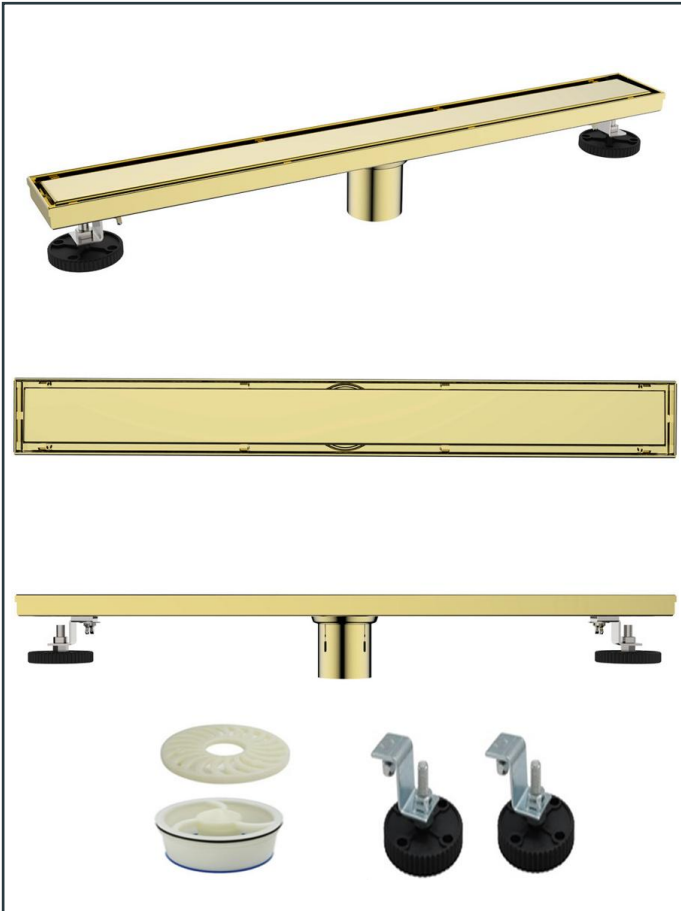

SPECIFICATION SHEET

Photo

Product Information

Item Descriptions: Floor drain 800 x 70 x 75 mm, with tile insert

Model: UNIVERSAL

Article No: TRF10780.SG

Material: Stainless Steel 316

Brand: TREDEX

Finish: The colour / finish may vary on actual

Shiny Gold_SG

Specifications:

Floor drain with tiled insert grate & hair strainer, 2-in-1. 50D outlet.

Stainless Steel 316

Length: 800 mm

Width: 70 mm

Height: 76 mm