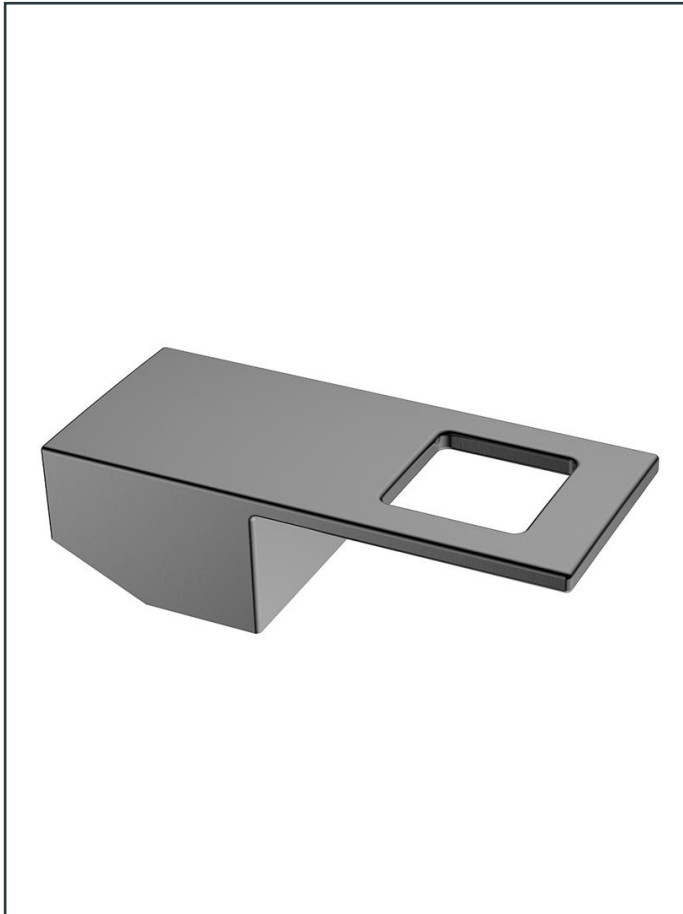

Photo

Product Information

Item Descriptions:	Limited edition handle
Model:	TS+
Article No:	TRH0505.BDS
Material:	Brass
Brand:	TREDEX
Finish:	The colour / finish may vary on actual Brushed Deep Slate_BDS 
Specifications:	Limited edition handle