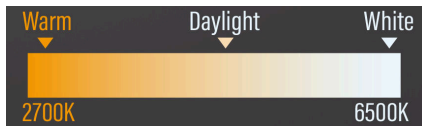

SPECIFICATION SHEET

Photo

Product Information

Item Descriptions: Wall mounted mirror with light
600 x 800 mm

Model: TREDEX

Article No: TRM00636.MG

Material: Various Material

Brand: TREDEX

Finish: The colour / finish may vary on actual

Mirror / Matt Gold Frame

Specifications:

- T-switch
- Explosion proof technology
- Quick defog function
- Length: 600 mm
- Width: 35.5 mm
- Height: 800 mm

Anti-fog from inside to outside