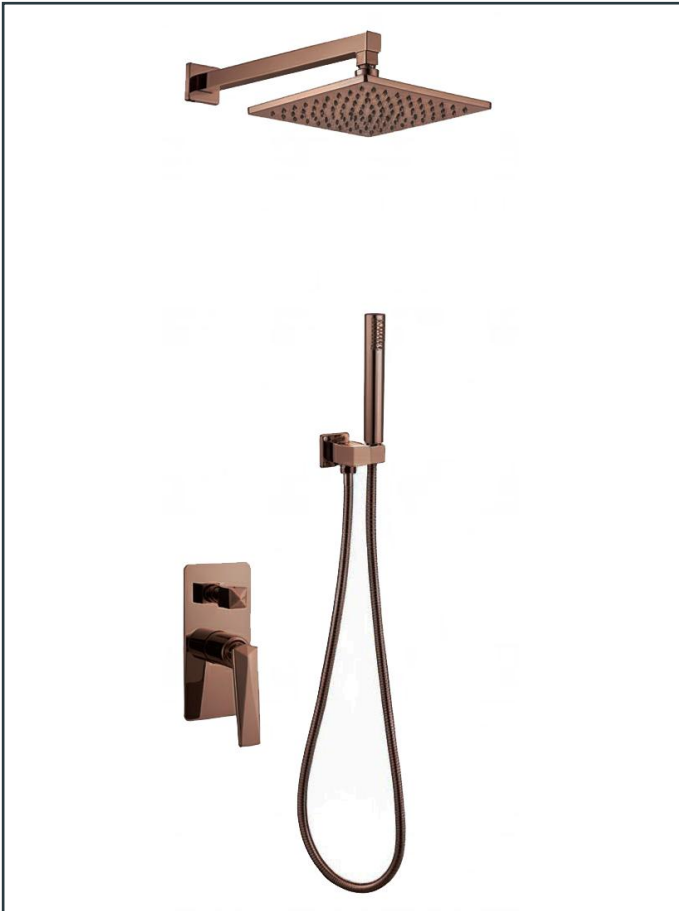

Photo

Product Information

Item Descriptions:	Concealed single lever bath & shower mixer with diverter, hand shower set
Model:	LOUVRE
Article No:	TRRS0201-BNC
Material:	Brass / Stainless Steel
Brand:	TREDEX
Finish:	The colour / finish may vary on actual Brushed Neutral Copper_BNC 

Specifications:

Concealed single lever bath & shower mixer with diverter and hand shower set, wall shower arm L40 cm. Rain shower head square 30cm
With flow rate (at 3 bar) 6.44 l/min for rain shower, 7 l/min for hand shower.