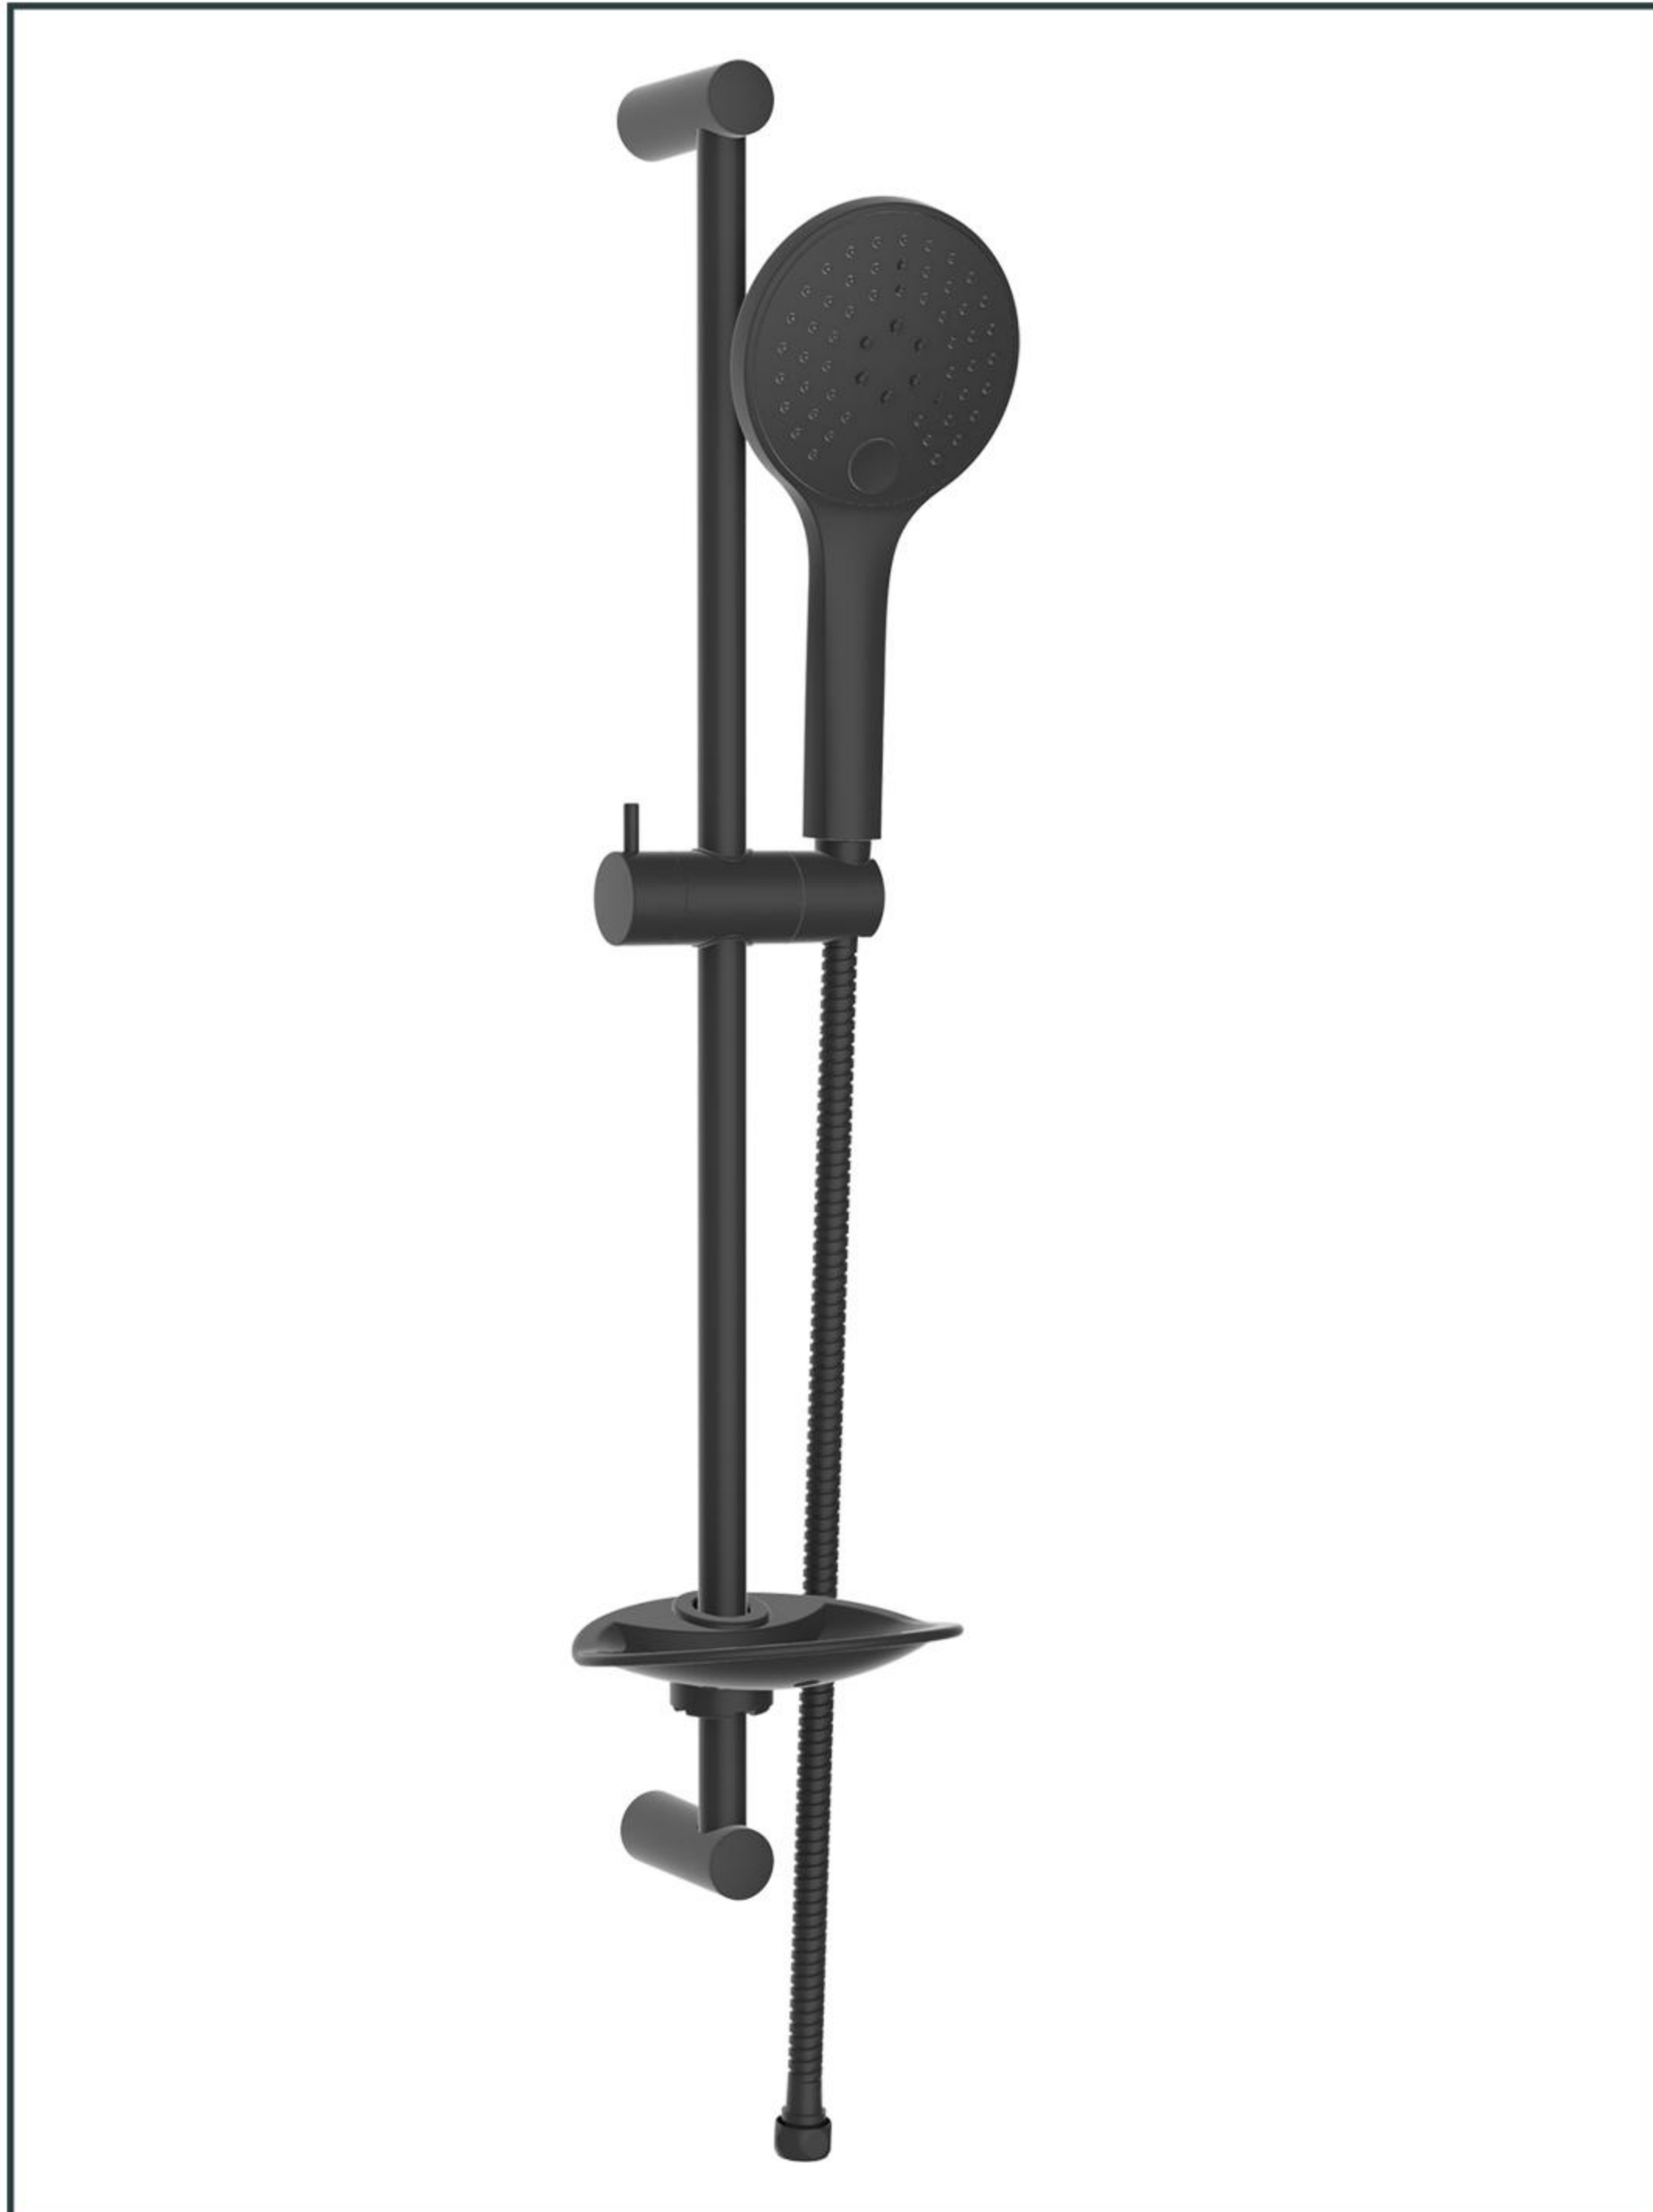

Photo

Product Information

Item Descriptions:	Three options shower rail set & soap holder
Model:	TR
Article No:	TRS0041.MB
Material:	Various Material
Brand:	TREDEX
Finish:	The colour / finish may vary on actual Matte Black_MB 
Specifications:	
Three options shower set with rail & soap holder. With flow rate (at 3 bar) 6.31 l/min	
	Eco-Mix Air-infused water provides a luxurious water experience while using lesser water.
	Rain Comfortable water flow and even cover flow.
	Massage Relaxing experience offering stress relief and improved circulation.
	Rain - Massage Customizable luxurious shower experience for enhanced comfort & pain relief.
	Quick Clean Enables manual limescale removal.
	Switch Single click to desired jet type for a more enjoyable experience.

TECHNICAL DRAWING