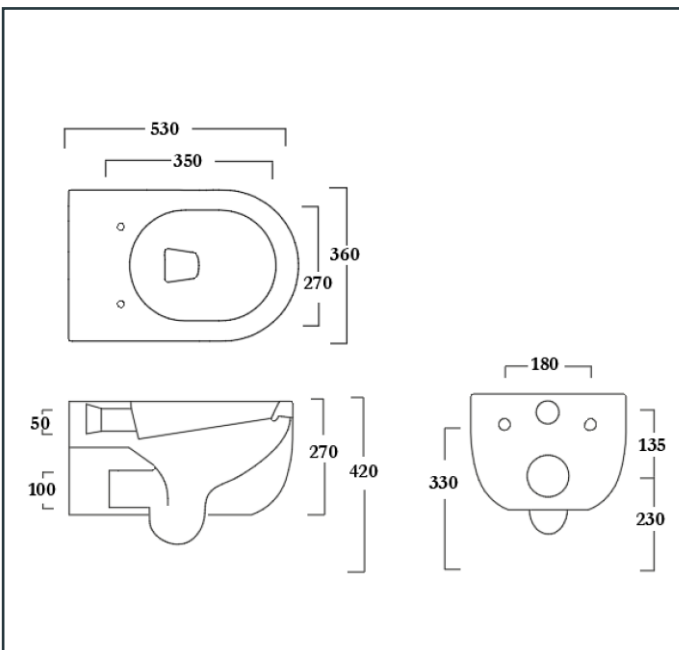

Photo

TECHNICAL DRAWING

Product Information

Item Descriptions: Rimless wall-hung water closet with soft closing seat & cover

Model: ELEGANCE

Article No: TRW1251.MB

Material: Sanitary Ceramics

Brand: TREDEX

Finish: The colour / finish may vary on actual
Matte Black_MB 

Specifications:

Rimless wall-hung water closet with UF soft closing seat and cover, 530 x 360 x 270 mm.

 **T-RimLess**
Technology ensuring maximum hygiene making all areas easy to reach.